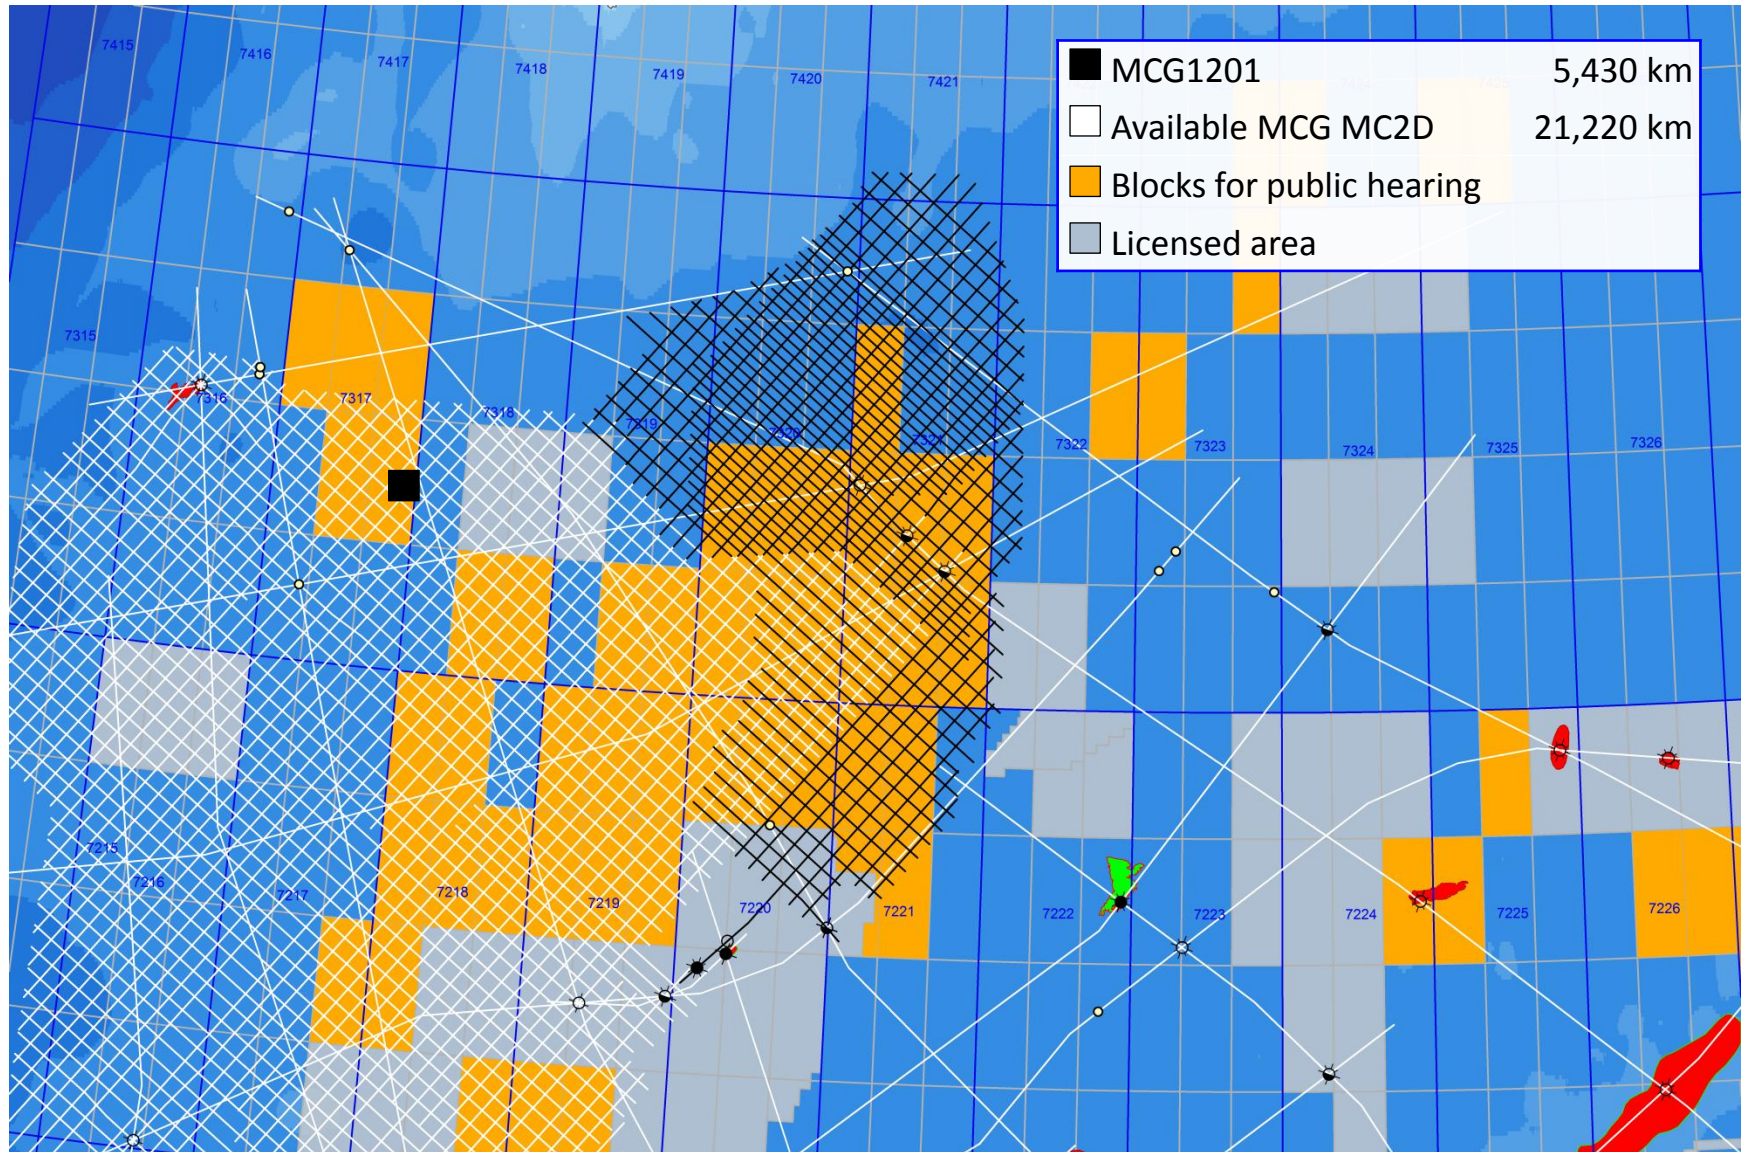

MCG MC2D in Fingerdjupet and Loppa Fault Complex

Contacts

Tor Åkermoen

tor.akermoen@mcgeophysical.no
+ 47 66 98 41 12

Per Kulseth Dahl

per.dahl@mcgeophysical.no
+ 47 66 98 41 14

Web Site

www.mcgeophysical.no